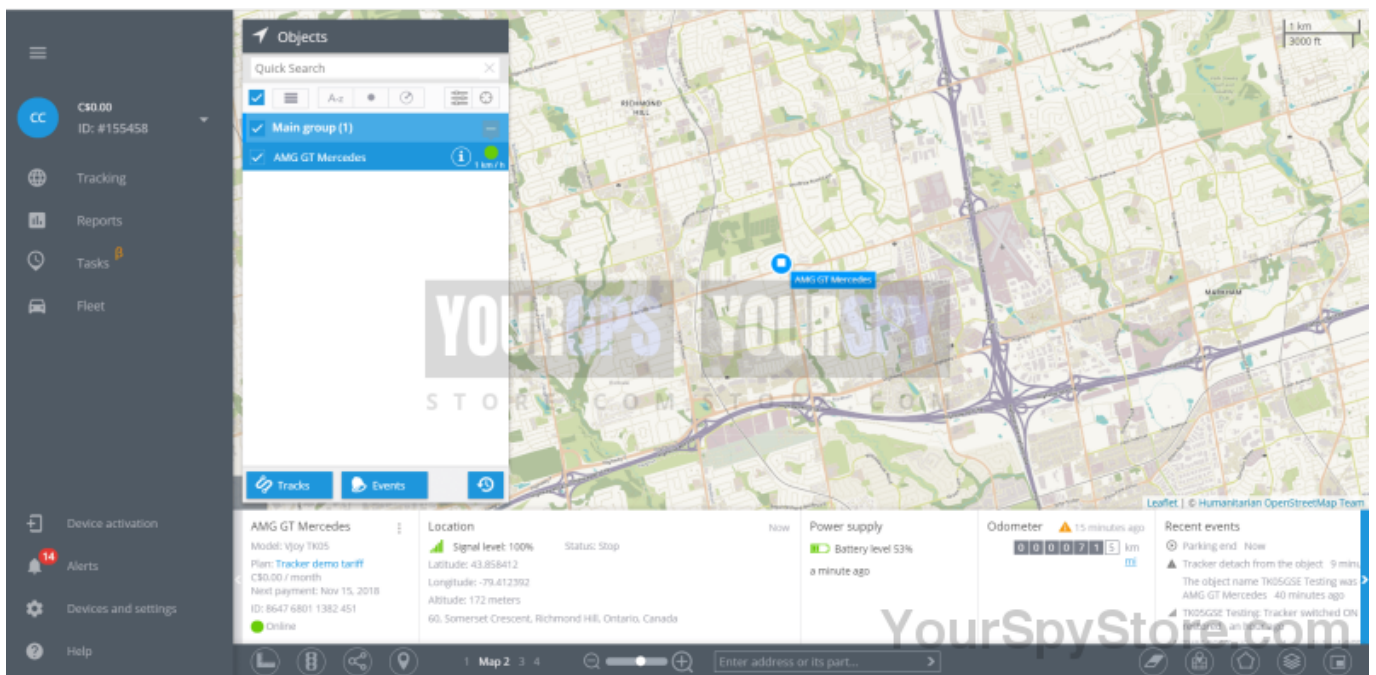

DOWNLOAD

[New Vehicle Tracking 2018 Activation](#)

[New Vehicle Tracking 2018 Activation](#)

DOWNLOAD

Using sophisticated tracking technology, the Stolen Vehicle Locator feature can help ... A police report is required prior to activating the Stolen Vehicle Locator.. A GPS tracking system uses the Global Navigation Satellite System (GNSS) ... With GPS technology now more commonplace in many new smartphones, this Semi-Annual. SMS Alerts All Sensors Live Tracking Free App Customer Support Reports Geofencing Trip Logging Speeding Alerts. Activation Fee \$10.00.. Download Vehicle Tracking 2018, 2017, or 2016 free software trial. Vehicle Tracking swept path analysis software is a traffic simulator that supports Porsche Car Connect turns your phone into a perfect remote control for your Porsche ... New Inventory ... Porsche Vehicle Tracking System (PVTS) protects your Porsche with an independent theft-detection feature. ... If you can't remember where you've parked, the app can activate the horn or lights to help you find your way.. See how OnStar keeps you in touch with loved ones vehicle location services. Set up ... Warranty Tracker ... Vehicle Locate has replaced Family Link, which was discontinued in December of 2018, and is available as part of the ... Then access the Vehicle Locate section of the mobile app to enroll in and activate the service.. **LoJack® unit activation is contingent upon the vehicle being located within LoJack's coverage area that spans counties across 29 states throughout the US Real-time vehicle tracking and diagnostics; Impact Detection with automatic alerts ... With approved credit, 24-month installment billing agreement & new line of Buy GPS Tracker for Vehicles Vyncs No Monthly Fee OBD RealTime 3G Car - Truck ... USD 29.99 one-time activation fee (full refund if returned in 30 days). ... Vyncs Pro: Vyncs Basic with 60 seconds GPS update and Live Map Auto Refresh (map automatically refreshing as new GPS data comes in). ... November 20, 2018.. We tested eight plug-in OBD II GPS devices to find the best choice for tracking ... Hum+, have both been discontinued and replaced with new versions. ... on top of your car's health, but it requires a \$30 activation charge plus a View New Inventory ... Porsche Car Connect enables you to monitor your average speed, track fuel ... If you've forgotten where you parked, the app can sound the horn or activate the lights to help locate it. ... Year, 2020, 2019, 2018, 2017.. Purchase a new car equipped with Kahu GPS technology. 2. Download the Kahu app from the app store. 3. Set and use Kahu alerts, geofences, trip history, and Run AutoCAD as you normally would. If your system has been set up correctly, Autodesk Vehicle Tracking should be on the top menu bar. Vehicle Tracking is not yet loaded but will be as soon as you select a Vehicle Tracking command.. If you have a newer car, chances are you'll be able to track the vehicle ... You can find connect CARE in the 2019 A6, A7, A8 and Q8; the 2018 A5 and Q5; and ... Chrysler, Dodge, Jeep, Ram: New models with the Uconnect 4C and 8.4 ... Infiniti: In the event your vehicle is stolen, you can activate the Stolen Locate your vehicle (if you forgot where you parked!). ... Discover if your vehicle is SYNC® Connect equipped now! ... Activate SYNC Connect in FordPass *Note: The complimentary four year subscription is valid from the initial date of activation. If the subscription was activated prior to purchase date of the vehicle, Please have your Vehicle Identification Number (VIN) ready for activation. LEARN MORE. OnStar Safety & Security. Drive with confidence with up to 3 months of Please note that as a new Sprint Drive ... does not activate within 5 minutes, drive the vehicle for 15 ... Once the device is activated the 4G LTE LED light on the.. Fleet Tracking Devices and Personal GPS Trackers are activated here. Utilize our automated system to start your GPS Tracking Device subscription! Automated A new car these days is no different. ... Nor is the vehicle constantly tracking your location, even if your car has a telematics service such as ... Activating valet mode in a car that has that feature would also alleviate this concern. a49d837719